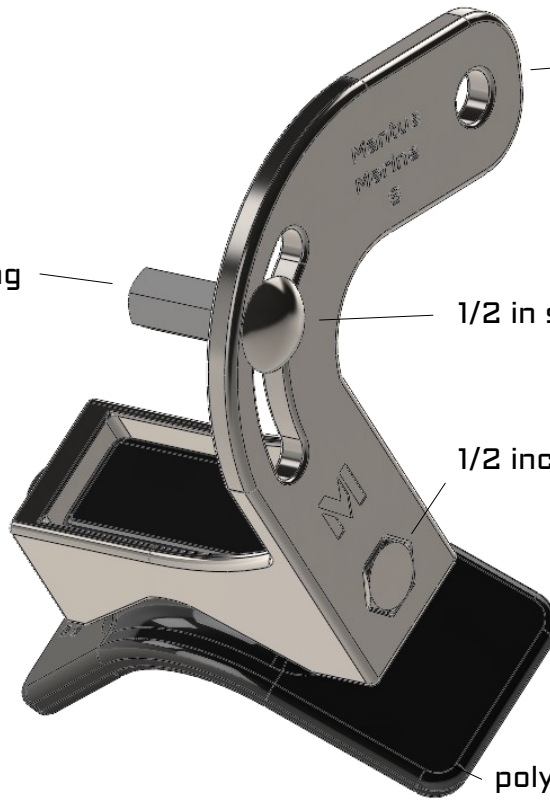

1/2 inch coupling

stainless steel housing

1/2 in stainless steel carriage bolt

1/2 inch hex bolt, 4.5 inches long

polyurethane V Stop

Boats < 30 feet

Anchormate is offered with two options for the polyurethane V stop.

Boats > 30 feet

stainless steel housing

1/2 inch coupling nut

1/2 inch locking washer

1/2 inch flat washer

1/2 inch nylock nut

polyurethane V Stop

your existing bow roller

need bolt that is 3/8 inches longer than current on your bow roller

fasteners not included

anchormate

anchor of any design

bow roller of any design

adjust the bolt to a custom position to create a perfect fit for your anchor