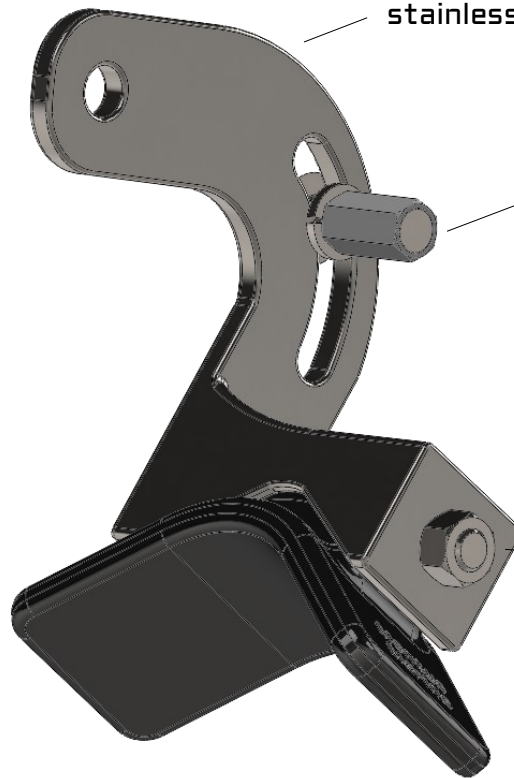

1/2 inch coupling

stainless steel housing

1/2 in stainless steel carriage bolt

1/2 inch hex bolt, 4.5 inches long

polyurethane V Stop

Boats < 30 feet

Anchormate is offered with two options for the polyurethane V stop.

Boats > 30 feet

stainless steel housing

1/2 inch coupling nut

1/2 inch locking washer

1/2 inch flat washer

1/2 inch nylock nut

polyurethane V Stop

your existing bow roller

need bolt that is 3/8 inches longer than current on your bow roller

fasteners not included

anchormate

anchor of any design

bow roller of any design

adjust the bolt to a custom position to create a perfect fit for your anchor