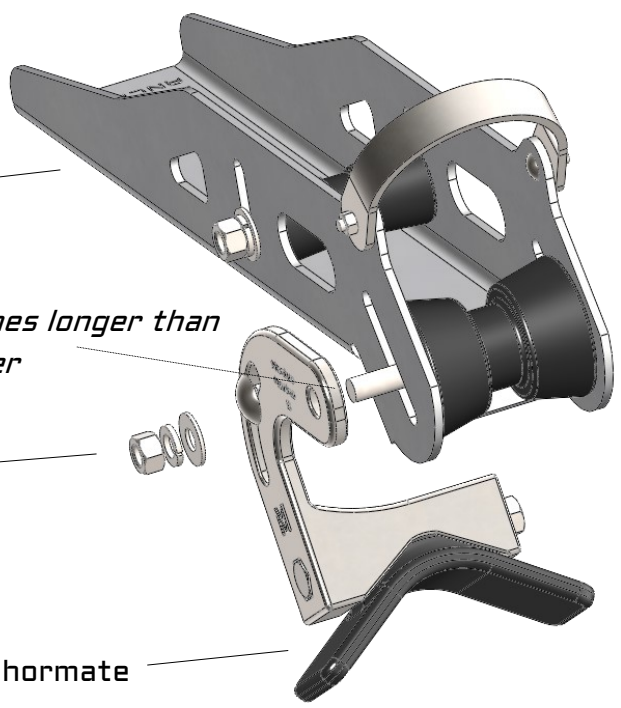

1/2 inch coupling

stainless steel housing

1/2 in stainless steel carriage bolt

1/2 inch hex bolt, 4.5 inches long

polyurethane V Stop

Boats < 30 feet

Anchormate is offered with two options for the polyurethane V stop.

Boats > 30 feet

stainless steel housing

1/2 inch coupling nut

1/2 inch locking washer

1/2 inch flat washer

1/2 inch nylock nut

polyurethane V Stop

your existing bow roller

need bolt that is 3/8 inches longer than current on your bow roller

fasteners not included

anchormate

anchor of any design

bow roller of any design

adjust the bolt to a custom position to create a perfect fit for your anchor