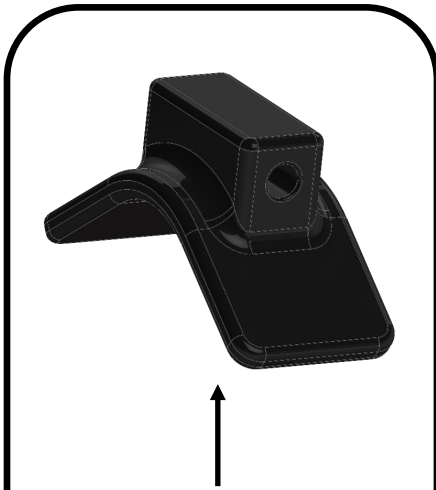

1/2 inch coupling

stainless steel housing

1/2 in stainless steel carriage bolt

1/2 inch hex bolt, 4.5 inches long

polyurethane V Stop

Boats < 30 feet

Anchormate is offered with two options for the polyurethane V stop.

Boats > 30 feet

stainless steel housing

1/2 inch coupling nut

1/2 inch locking washer

1/2 inch flat washer

1/2 inch nylock nut

polyurethane V Stop

your existing bow roller

need bolt that is 3/8 inches longer than current on your bow roller

fasteners not included

anchormate

anchor of any design

bow roller of any design

adjust the bolt to a custom position to create a perfect fit for your anchor