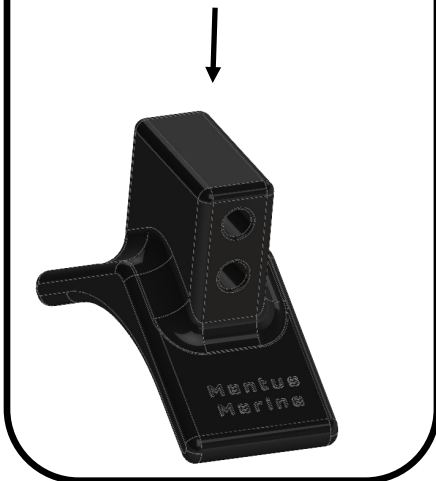

1/2 inch coupling

stainless steel housing

1/2 in stainless steel carriage bolt

1/2 inch hex bolt, 4.5 inches long

polyurethane V Stop

Boats < 30 feet

Anchormate is offered with two options for the polyurethane V stop.

Boats > 30 feet

stainless steel housing

1/2 inch coupling nut

1/2 inch locking washer

1/2 inch flat washer

1/2 inch nylock nut

polyurethane V Stop

your existing bow roller

need bolt that is 3/8 inches longer than current on your bow roller

fasteners not included

anchormate

anchor of any design

bow roller of any design

adjust the bolt to a custom position to create a perfect fit for your anchor